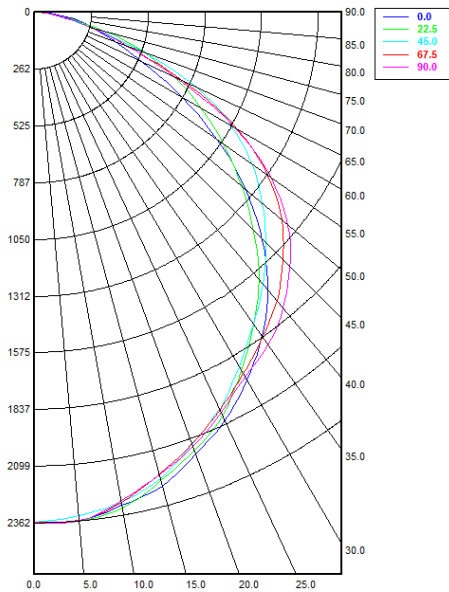

TDCW-22-224T5HO

Indoor Photometric Report for photometric data file:

C:\Users\Coronet\Desktop\stl-file\TDCW_22_224T5HO.ies

Product Information

Test date: Tue Jul 17 14:48:38 2012
 Description: 2 light T5HO, 2x2 center basket fixture w/
 perforated metal and acrylic overlay
 Lamp catalog number: F54T5/HO
 Lamp description: Fluor. 54W 4' Silhouette T5 HO
 Total Luminaire Optical Efficiency = 62.8%

Candela Distribution:

	0.0	22.5	45.0	67.5	90.0
0.0	2358.52	2358.52	2358.52	2358.52	2358.52
5.0	2361.58	2361.86	2338.57	2359.12	2360.98
10.0	2317.40	2328.17	2300.41	2303.26	2295.42
15.0	2268.52	2244.69	2233.36	2214.22	2216.51
20.0	2175.42	2157.67	2125.78	2124.63	2137.38
25.0	2082.03	2054.23	2021.15	2026.20	2040.51
30.0	1967.50	1916.71	1893.88	1932.57	1950.95
35.0	1833.73	1767.37	1766.46	1839.20	1882.81
40.0	1680.03	1616.38	1643.79	1744.60	1789.40
45.0	1491.60	1436.28	1515.19	1624.87	1669.90
50.0	1276.48	1253.76	1376.04	1493.51	1530.81
55.0	1031.02	1066.36	1230.29	1318.42	1336.31
60.0	788.38	888.69	1054.60	1086.85	1073.17
65.0	555.06	711.18	822.72	763.10	722.55
70.0	388.50	526.79	523.73	454.59	447.30
75.0	271.41	329.58	253.34	264.46	264.41
80.0	183.47	138.19	107.43	123.65	126.06
85.0	87.02	43.50	46.35	57.38	60.46
90.0	14.35	9.48	10.10	12.41	13.47