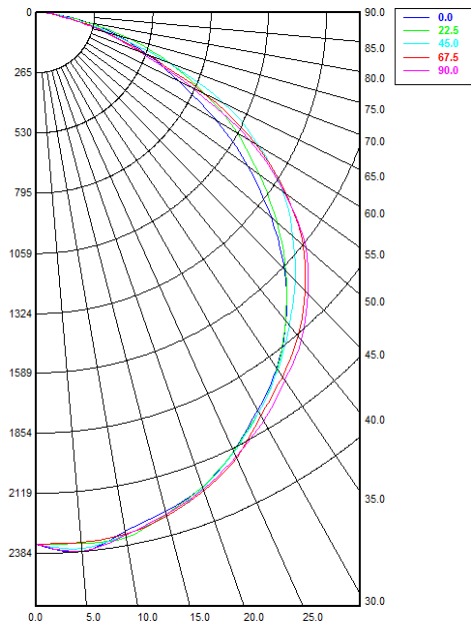

TDCW-24-254HO

Indoor Photometric Report for photometric data file:

C:\Users\Coronet\Desktop\stl-file\TDCW_24_254T5HO.ies

Product Information

Test date: Fri Jul 13 13:12:35 2012
 Description: 2 light, 2x4 center basket fixture w/ perforated metal and acrylic overlay
 Lamp catalog number: F54T5/HO
 Lamp description: Fluor. 54W 4' Silhouette T5 HO
 Total Luminaire Optical Efficiency = 68.5%

Candela Distribution:

	0.0	22.5	45.0	67.5	90.0
0.0	2341.14	2341.14	2341.14	2341.14	2341.14
5.0	2383.65	2348.27	2370.47	2342.63	2381.36
10.0	2321.36	2348.97	2334.75	2333.86	2337.65
15.0	2277.15	2287.90	2297.52	2298.58	2288.67
20.0	2220.92	2220.50	2225.43	2238.50	2231.24
25.0	2129.59	2130.77	2135.19	2163.13	2157.68
30.0	2025.02	2033.02	2035.50	2052.11	2078.91
35.0	1915.37	1918.02	1922.66	1960.52	1981.09
40.0	1774.29	1770.55	1797.09	1859.73	1883.94
45.0	1604.41	1613.59	1672.43	1734.71	1751.78
50.0	1398.86	1434.44	1530.37	1589.45	1606.22
55.0	1181.97	1243.55	1377.24	1396.37	1385.26
60.0	937.06	1054.57	1177.93	1157.47	1127.58
65.0	718.99	848.90	937.97	840.42	779.61
70.0	533.83	640.05	631.92	525.18	498.58
75.0	373.36	425.52	342.18	311.18	295.15
80.0	223.43	214.39	169.63	153.84	144.72
85.0	88.77	82.78	78.68	75.48	72.16
90.0	16.49	18.62	18.65	16.37	14.5